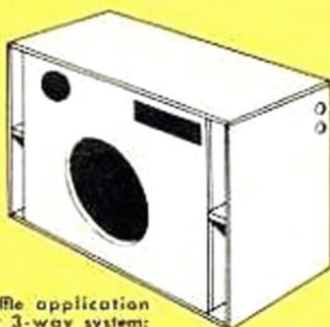

*TM Reg.

CABINART TRI-PLEX BASS CABINET KIT

Corner Hi-Boy basic enclosure used in corner

Baffle application for 3-way system: woofer, mid-range and supertweeter

CABINART K-103 BASIC CABINET KIT WITH P-203 PRE-FINISHED DRESS KIT ADDED

Available in Korina (Blonde Mahogany) or Mahogany finishes. 40½" H., 27¾" W., 19½" D.

K-103 Basic Cabinet Kit \$48.00
P-203 Cabinet Dress Kit \$39.00

by CABINART

PRE-FINISHED CABINET DRESS KIT

CABINART LOW-BOY BASS CABINET KIT