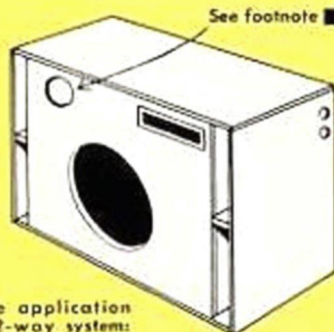

Baffle application for 2-way system: woofer and tweeter

CABINART K-103 TRI-PLEX BASIC CABINET KIT

Corner Hi-Boy Bass Ultraflex basic enclosure kit. Can be used in corner or on sidewall. \$48.00

See footnote ■

Baffle application for speaker installation

CABINART K-103 BASIC CABINET KIT WITH P-203 DRESS KIT ADDED

Available in Korina (Blonde Mahogany) or Mahogany finishes. 40 1/2" H., 27 1/2" W., 19 1/2" D.

K-103 Basic Cabinet Kit\$48.00
P-203 Cabinet Dress Kit\$39.00

K-105 BASIC KIT
Ultra-closure \$48.00

Baffle application for 2-way system: woofer and tweeter

CABINART K-105 LOW-BOY BASIC CABINET KIT

Low-Boy Bass Ultraflex basic enclosure kit\$48.00

See footnote ■

Baffle application for speaker installation