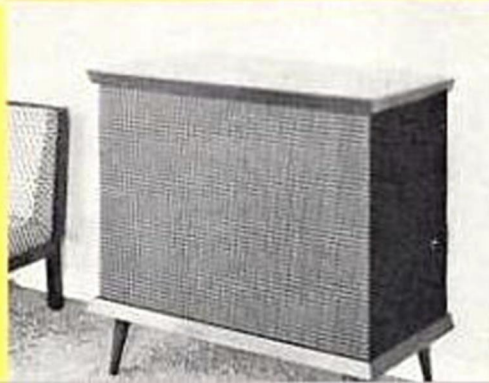

CABINART K-105 BASIC CABINET KIT with P-205 PRE-FINISHED DRESS KIT ADDED

Available in Korina (Blonde Mahogany) or Mahogany finishes. 34 1/2" H., (incl. legs) 36 1/2" W., 18 1/2" D.

K-105 Basic Cabinet Kit $48.00
P-205 Cabinet Dress