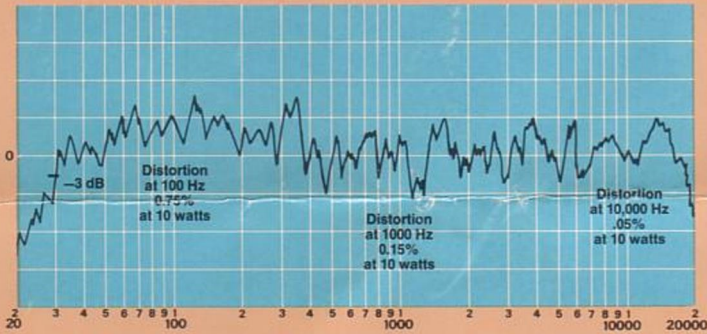

# WORLD'S FINEST "SUPER SPEAKER"

© beim Hersteller  
Archiv Michael Otto  
HiFi-Classic.de

You've heard a lot recently about the new breed of super speakers... well, here's Empire's top of the line entry. The all new Grenadier 9500MII. This is no ordinary speaker and the sound it produces is an extraordinary listening experience. This 6 driver, 3 way system uses two down facing 12 inch woofers (acoustically equivalent to an 18 inch low frequency driver)... horn loaded for the kind of bass you can feel as well as hear. The frequency response (less than a 3dB variation from the 1,000Hz reference at 30 and 18,000Hz) is laboratory flat, while transient and harmonic distortion is so low (less than 0.1% at 1 watt, at 1,000 Hz) that it sets a standard even for this new breed of "Super Speakers".

It's what's new inside that counts. We use two wide angle lenses in the Grenadier 9500MII (160 degree radiation) each with their individual ultrasonic domed tweeter and direct radiator mid-range to provide you with CRYSTAL CLEAR STEREO SEPARATION.