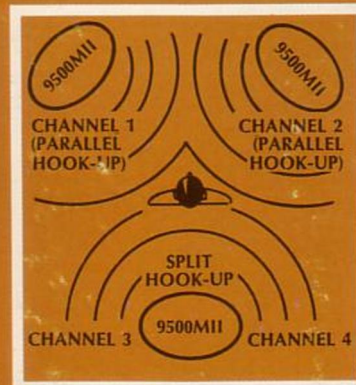

Width 30 in.  
Depth 20 3/4 in.  
Height 28 in.

### How about this for an idea!

Quick change terminals underneath offer versatility of application. Simple to use as one single speaker in a parallel hook-up or as two separate speakers in a split hook-up.

Use a parallel pair for super power stereo.

Use one speaker in split hook-up for stereo in cramped quarters.

How to use three speakers for 4 channel sound.

In cramped quarters use only two speakers for 4 channel sound.