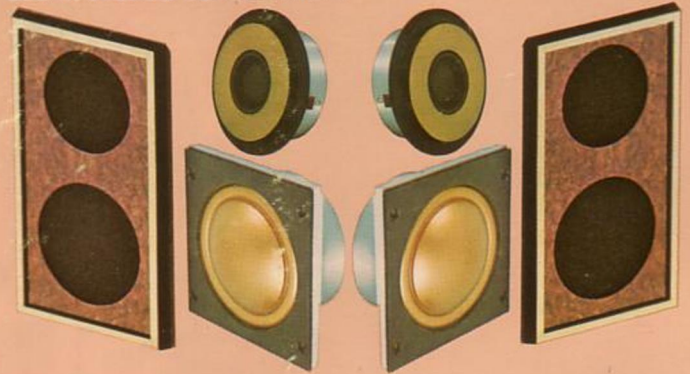

# WORLD'S FINEST "SUPER SPEAKER"

© beim Hersteller  
Archiv Michael Otto  
HiFi-Classic.de

You've heard a lot recently about the new breed of super speakers... well, here's Empire's top of the line entry. The all new Grenadier 9500MII. This is no ordinary speaker and the sound it produces is an extraordinary listening experience. This 6 driver, 3 way system uses two down facing 12 inch woofers (acoustically equivalent to an 18 inch low frequency driver)... horn loaded for the kind of bass you can feel as well as hear. The frequency response (less than a 3dB variation from the 1,000Hz reference at 30 and 18,000Hz) is laboratory flat, while transient and harmonic distortion is so low (less than 0.1% at 1 watt, at 1,000 Hz) that it sets a standard even for this new breed of "Super Speakers".

It's what's new inside that counts. We use two wide angle lenses in the Grenadier 9500MII (160 degree radiation) each with their individual ultrasonic domed tweeter and direct radiator mid-range to provide you with CRYSTAL CLEAR STEREO SEPARATION.

### Power Handling Capacity

A pair of Grenadier 9500MII speakers will thunder through house or auditorium with a phenomenal 500 watts of undistorted music or pulse power.

### How about this for an idea!

Quick change terminals underneath offer versatility of application. Simple to use as one single speaker in a parallel hook-up or as two separate speakers in a split hook-up.