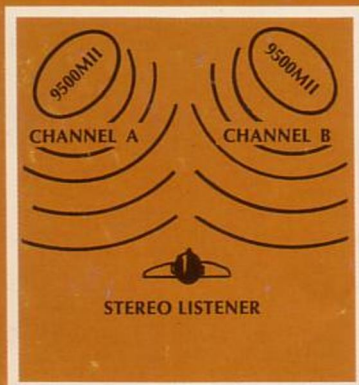

### Unbelievably Low Priced

Empire's Grenadier 9500MII (Satin Walnut Top) is list priced at only \$319.95. The imported marble top \$29.95 additional. Other Empire Grenadier Speakers from \$109.95.

Dimensions Grenadier 9500MII:

### How about this for an idea!

Quick change terminals underneath offer versatility of application. Simple to use as one single speaker in a parallel hook-up or as two separate speakers in a split hook-up.