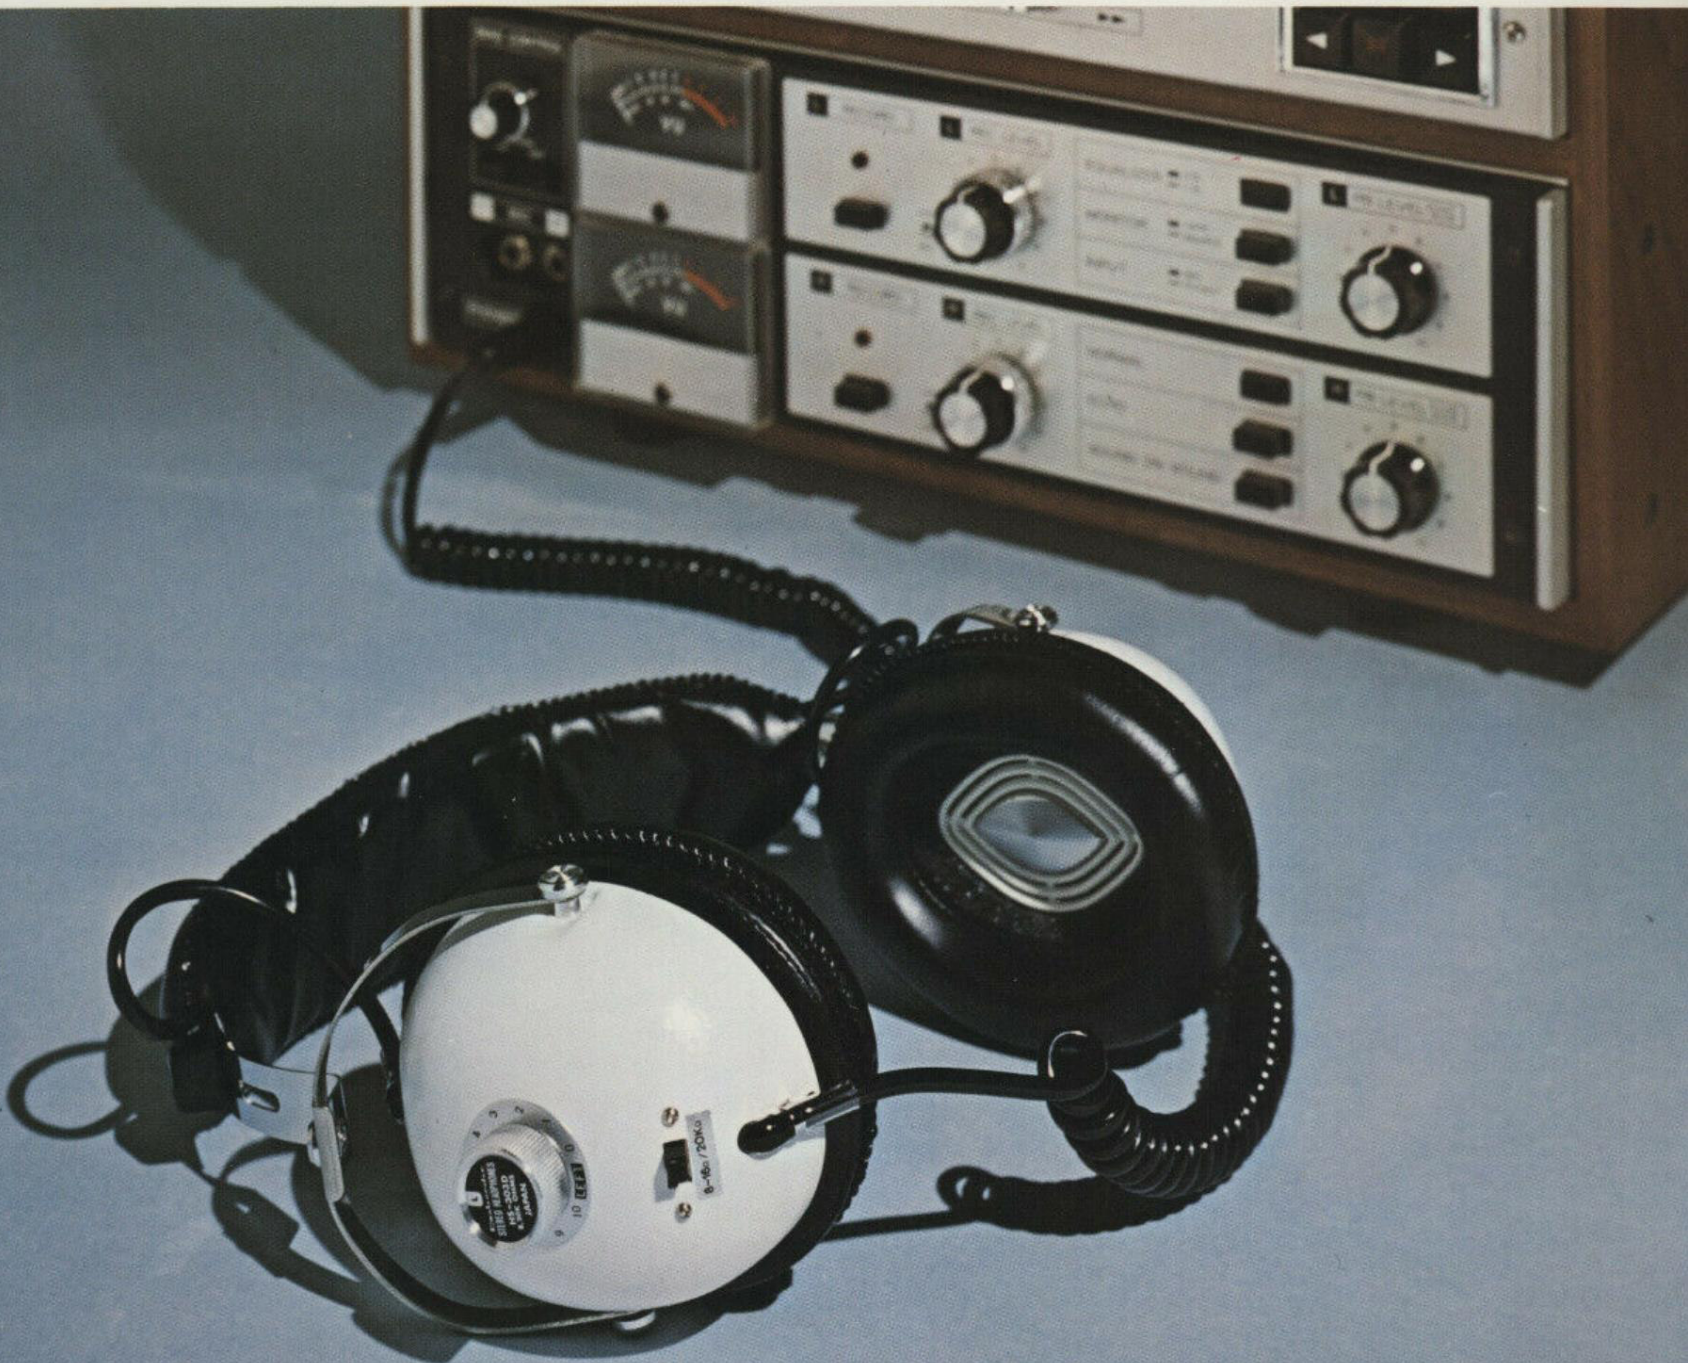

Dokorder®

HS-303D

The new, very personal world of Dokorder professional stereo

The new Dokorder HS-303D is a professionally designed and built stereo headphone set that brings a whole new world of stereo purity to you and you alone. It does this by incorporating one of the most advanced full range units ever developed, a mechanical two-way system that utilizes double cones in each channel for sound realism throughout a 15 to 23,000Hz frequency response range. It does this with its high sensitivity (115 dB at 1,000Hz, 1mW) and low distortion figures. It does this with independent volume controls on the outside of each phone. And it does this with some of the finest in human engineering

techniques as well—the HS-303D's adjustable headband and soft vinyl ear-pads are designed for hours of comfortable stereo enjoyment.

Don the HS-303D and you're ready for monitoring or listening to full-fidelity stereo without disturbing others. Since right and left channel sounds never have a chance to interfere with each other in the air, the HS-303D brings you optimum stereo effect regardless of noises or room acoustics. And its unique curl cord stretches and retracts automatically, giving you complete freedom of movement without getting in your way. It is recommended for use with all Dokorder products designed for stereo headphone listening.