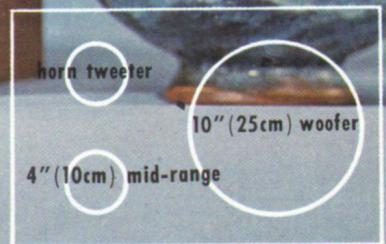

BX-300

3 Way Bookshelf Type Speaker System

MELLOW AND CLEAR TONE!

*© beim Hersteller
Archiv Michael-Otto*

The BX-300 Speaker System has been developed by Coral, who has brought numbers of original products to the market including the Golden 50 Series and Alpha 70 Series Hi-Fi Speakers favorably noticed by the audio circles in the world, concentrating their long experience and advanced integrated technology.

Try TA - 7700 for use of BX-300 System.