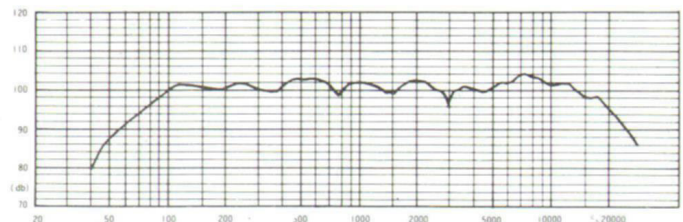

Horn type tweeter successfully attains the perfect reproduction of delicate high frequency sound by use of Coral's specially developed aluminum voice coil.

Coral's Specialty of Compliant Hi-Fi Reproduction

Coral's rich experience and eminent technology of Hi-Fi speaker manufacturing wonderfully complete the perfectly balanced speaker system which covers heavy low range, rich mid-range thru clear high range.

Book-shelf Type Cabinet

The book-shelf type cabinet made with quality plywood and polyurethan-finished produces pleasant atmosphere in your room.

Caution

BX-300 is capable of max. input power up to 32 watts at peak but accidental clicks of large power to it might break the voice coils or cone paper. To avoid accident, the volume controls of the amplifier should be turned to min. when changing the wiring or switching operation. Please do not use the **BX-300** without the back-lid. In case of normal use and testing by signal oscillator, please be careful of keeping the input capacity to 4 watts.

© beim Hersteller

Archiv Michael-Otto

Specifications

Speakers:	10"(25cm) woofer 4"(10cm) mid-range Horn tweeter
Music Power Input:	32 watts
Input Impedance:	8 ohms
Frequency response:	30 ~ 20,000Hz
Sensitivity:	102dB
Cabinet:	Bass-reflex type
Dimensions:	540(H) × 330(W) × 290(D) mm
Finish:	Polyurethan finished walnut grain
Weight:	19.9 Lbs
Shipping volume:	3.6 cft.

Frequency Response Curve

CORAL AUDIO CORPORATION

9-8, 3-Chome, Soto-Kanda, Chiyoda-ku, Tokyo, Japan

Authorized Dealer: