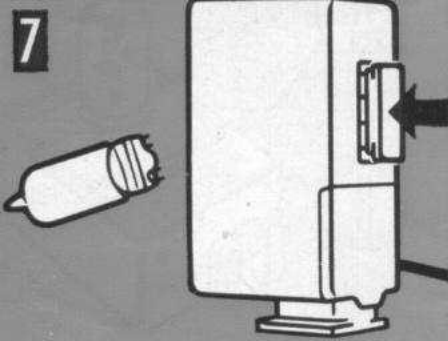

isi-BLITZ · K

FÜR KABELKONTAKT
FOR LEAD CONTACT
POUR CONTACT A CABLE
PER CONTATTO DI CAVO
PARA CONTACTO DE CABLE
VOOR KABELCONTACT
FÖR KABELKONTAKT
TIL KABELKONTAKT

isi-BLITZ · M

FÜR MITTENKONTAKT
FOR MIDDLE CONTACT
POUR CONTACT MEDIAN
PER CONTATTO MEDIO
PARA CONTACTO CENTRAL
VOOR MIDDELCONTACT
FÖR MEDELKONTAKT
TIL MIDDELKONTAKT

XM1(B) · PF1(B) · AG1(B)

AGFA-GEVAERT AG
CAMERA-WERK MÜNCHEN

4326 dnefsischdä - 0966